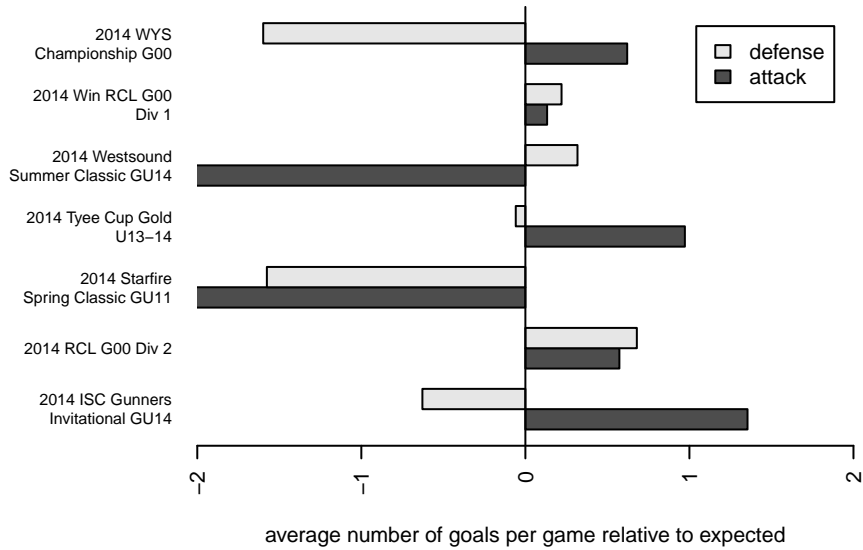

Kitsap Alliance Red G00

Westsound FC
 Silverdale, WA
 G00 total strength=1340
 attack=6.33 defense=6.68
 fall league = RCL G00 Div 2
 spr league = Win RCL G00 Div 1
 notes= Westsound Red

alt names used:
 Kitsap Alliance FC
 Kitsap Alliance FC G00 A
 Kitsap Alliance FC
 Kitsap Alliance FC Red 00
 Kitsap Alliance FC G00 A
 Kitsap Alliance FC G00 A

Venues played:
 2014 Starfire Spring Classic GU11
 2014 Westsound Summer Classic GU14
 2014 ISC Gunners Invitational GU14
 2014 Tye Cup Gold U13-14
 2014 RCL G00 Div 2
 2014 Win RCL G00 Div 1
 2014 WYS Championship G00

**attack and defense variance (black dot)
relative to other teams
and top 10 in region**

**attack and defense rating
relative to others at age
and all opponents in last 13 months**

Performance relative to 13 month average