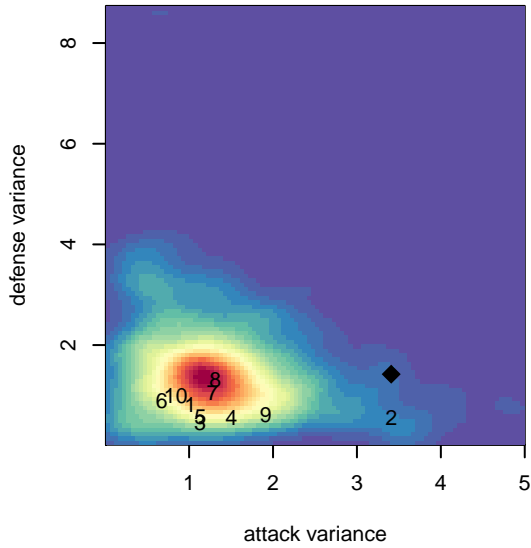

Kitsap Alliance Red G00

Westsound FC
 Silverdale, WA
 G00 total strength=1340
 attack=6.33 defense=6.68
 fall league = RCL G00 Div 2
 spr league = Win RCL G00 Div 1
 notes= Westsound Red

alt names used:
 Kitsap Alliance FC
 Kitsap Alliance FC G00 A
 Kitsap Alliance FC
 Kitsap Alliance FC Red 00
 Kitsap Alliance FC G00 A
 Kitsap Alliance FC G00 A

**attack and defense variance (black dot)
relative to other teams
and top 10 in region**

**attack and defense rating
relative to others at age
and all opponents in last 13 months**

Performance relative to 13 month average