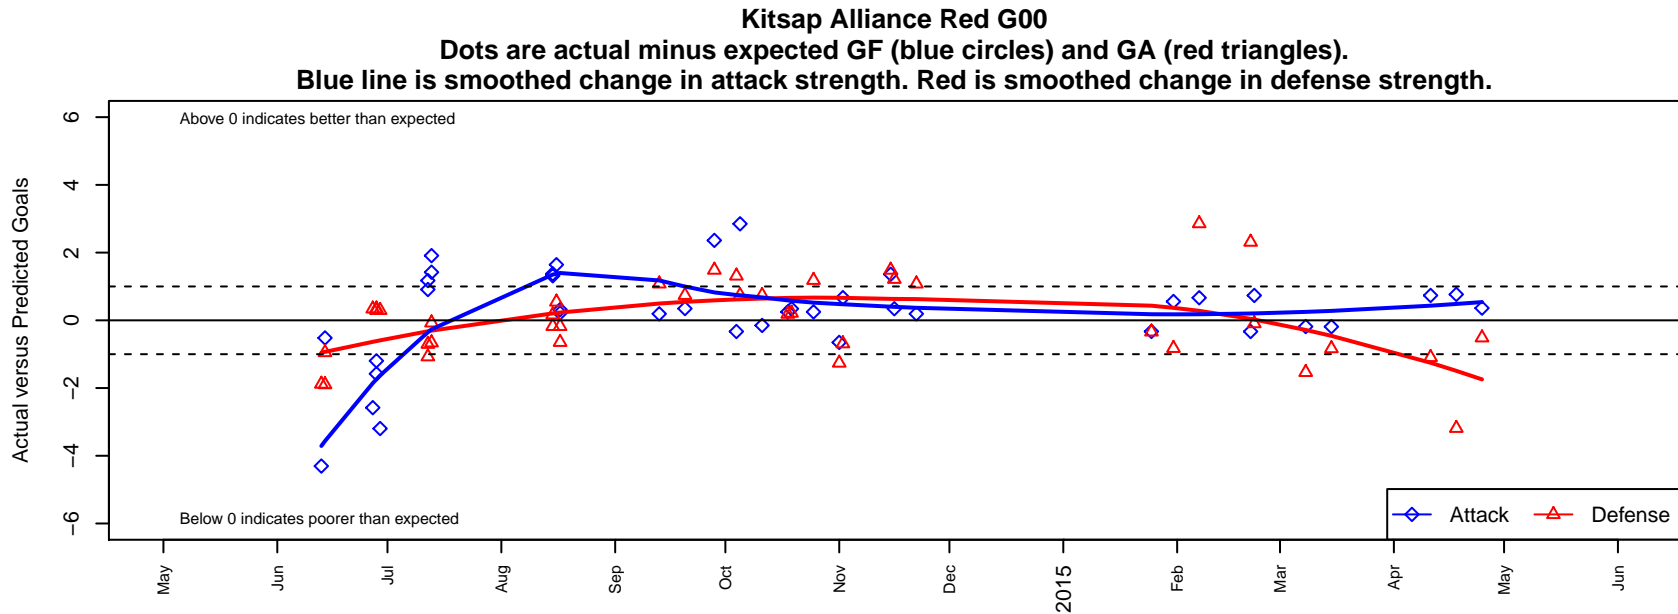

Kitsap Alliance Red G00

Westsound FC
 Silverdale, WA
 G00 total strength=1340
 attack=6.33 defense=6.68
 fall league = RCL G00 Div 2
 spr league = Win RCL G00 Div 1
 notes= Westsound Red

alt names used:
 Kitsap Alliance FC
 Kitsap Alliance FC G00 A
 Kitsap Alliance FC
 Kitsap Alliance FC Red 00
 Kitsap Alliance FC G00 A
 Kitsap Alliance FC G00 A

**attack and defense variance (black dot)
relative to other teams
and top 10 in region**

**attack and defense rating
relative to others at age
and all opponents in last 13 months**

Performance relative to 13 month average