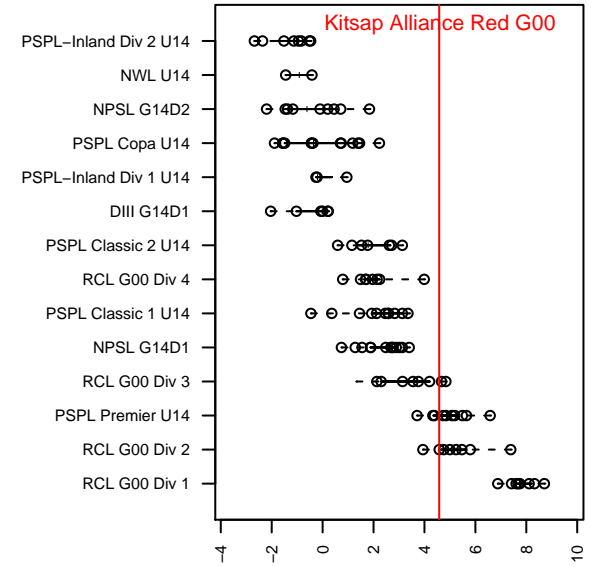

Kitsap Alliance Red G00

Westsound FC
 Silverdale, WA
 G00 total strength=1340
 attack=6.33 defense=6.68
 fall league = RCL G00 Div 2
 spr league = Win RCL G00 Div 1
 notes= Westsound Red

alt names used:
 Kitsap Alliance FC
 Kitsap Alliance FC G00 A
 Kitsap Alliance FC
 Kitsap Alliance FC Red 00
 Kitsap Alliance FC G00 A
 Kitsap Alliance FC G00 A

Venues played:
 2014 Starfire Spring Classic GU11
 2014 Westsound Summer Classic GU14
 2014 ISC Gunners Invitational GU14
 2014 Tye Cup Gold U13-14
 2014 RCL G00 Div 2
 2014 Win RCL G00 Div 1
 2014 WYS Championship G00

**attack and defense variance (black dot)
relative to other teams
and top 10 in region**

**attack and defense rating
relative to others at age
and all opponents in last 13 months**

Performance relative to 13 month average