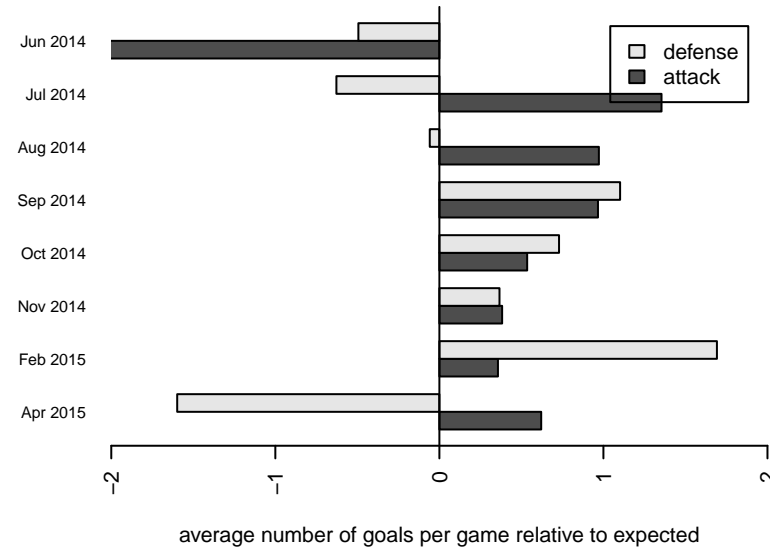

Performance relative to 13 month average