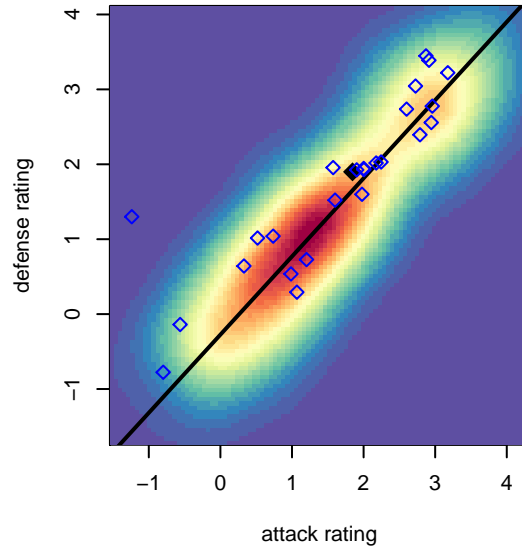

Kitsap Alliance Red G00

Westsound FC
 Silverdale, WA
 G00 total strength=1340
 attack=6.33 defense=6.68
 fall league = RCL G00 Div 2
 spr league = Win RCL G00 Div 1
 notes= Westsound Red

alt names used:
 Kitsap Alliance FC
 Kitsap Alliance FC G00 A
 Kitsap Alliance FC
 Kitsap Alliance FC Red 00
 Kitsap Alliance FC G00 A
 Kitsap Alliance FC G00 A

**attack and defense variance (black dot)
relative to other teams
and top 10 in region**

**attack and defense rating
relative to others at age
and all opponents in last 13 months**

Performance relative to 13 month average